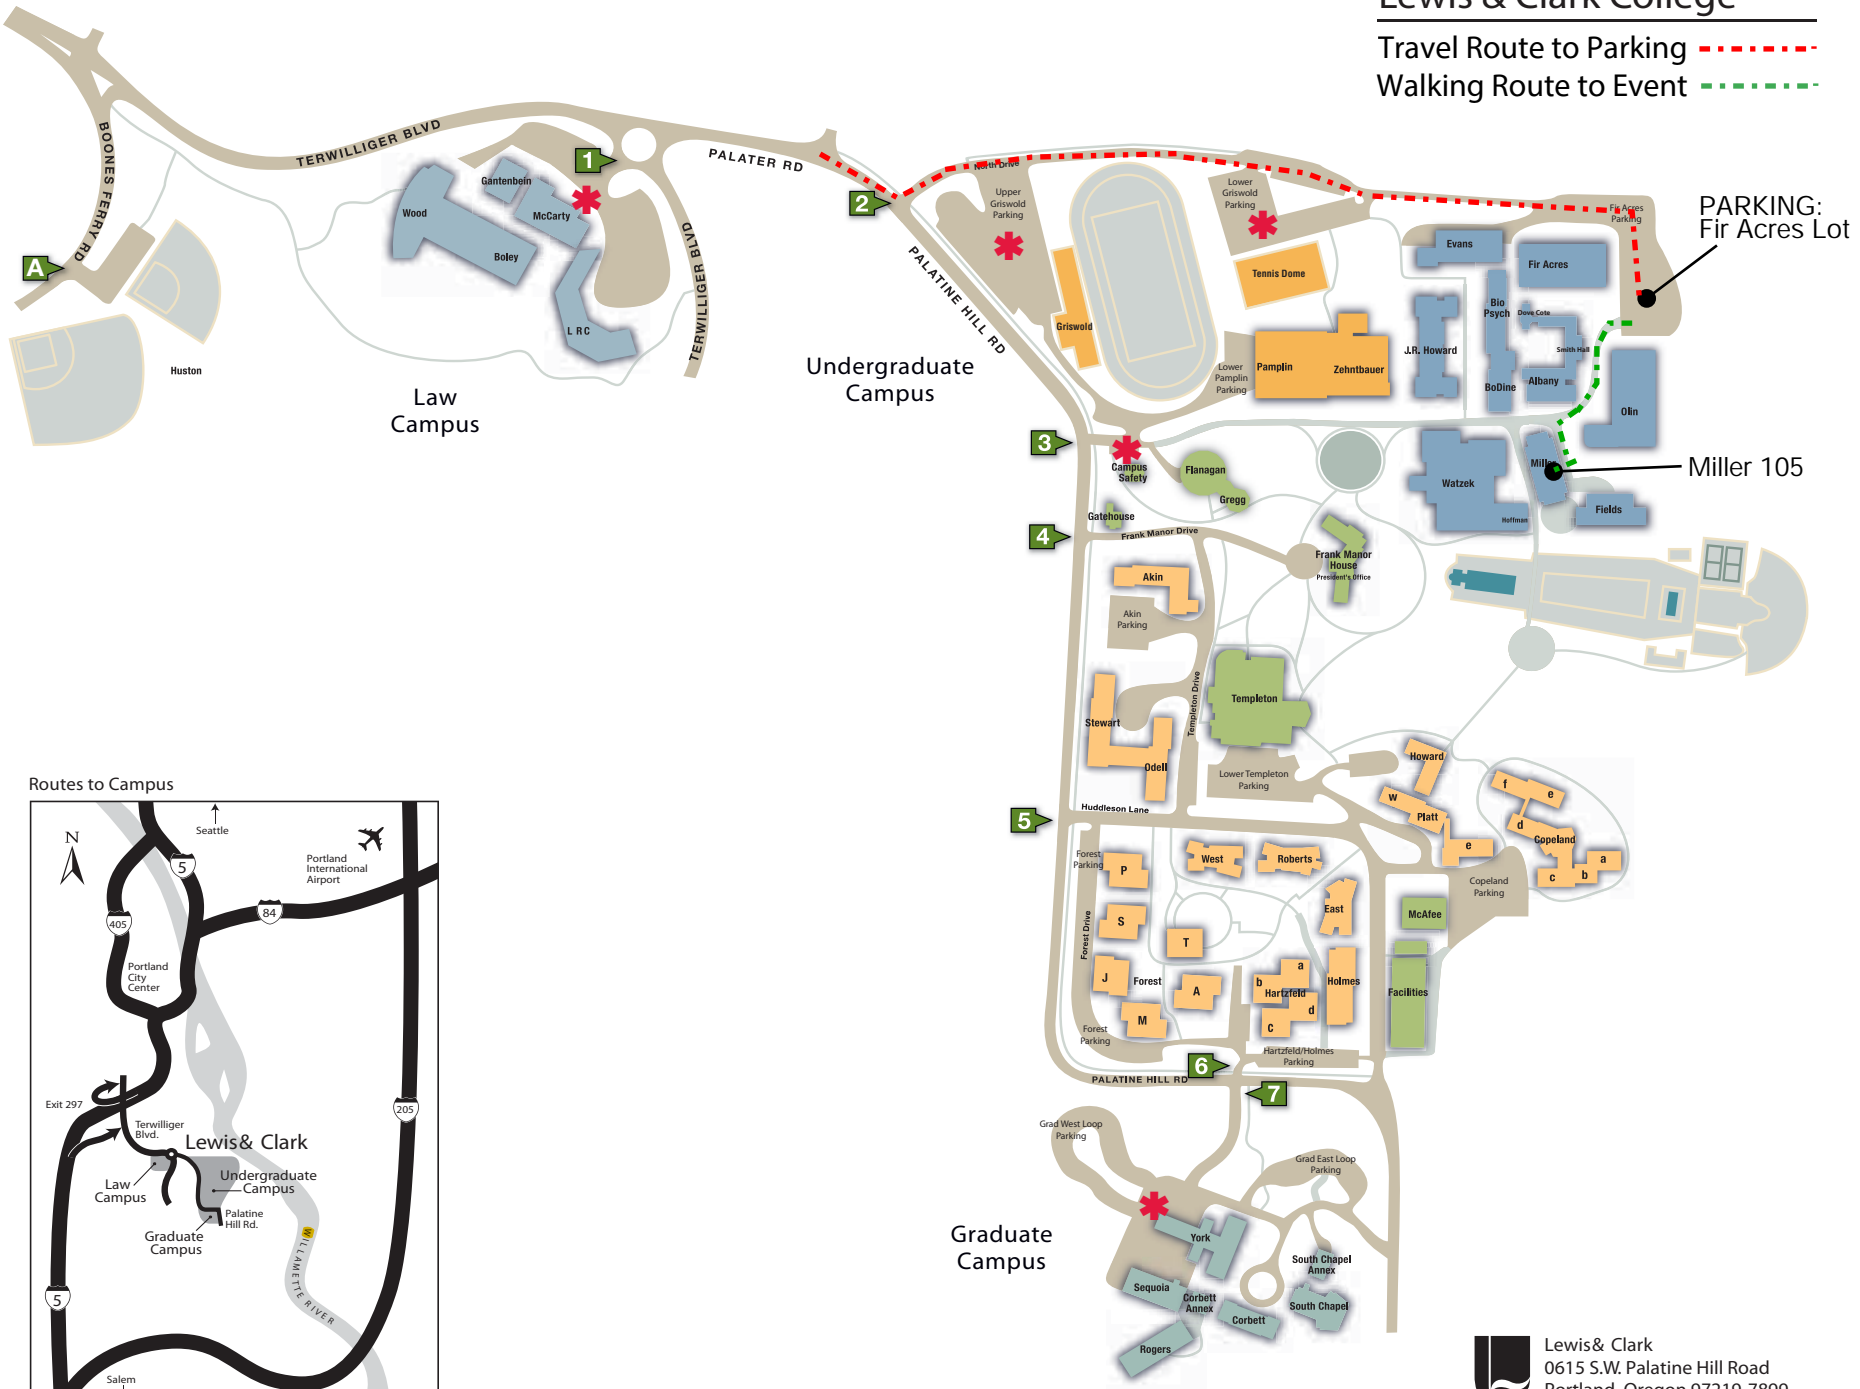

Find your Event at Lewis & Clark College

Travel Route to Parking - - -
 Walking Route to Event - - -

PARKING:
Fir Acres Lot

Miller 105